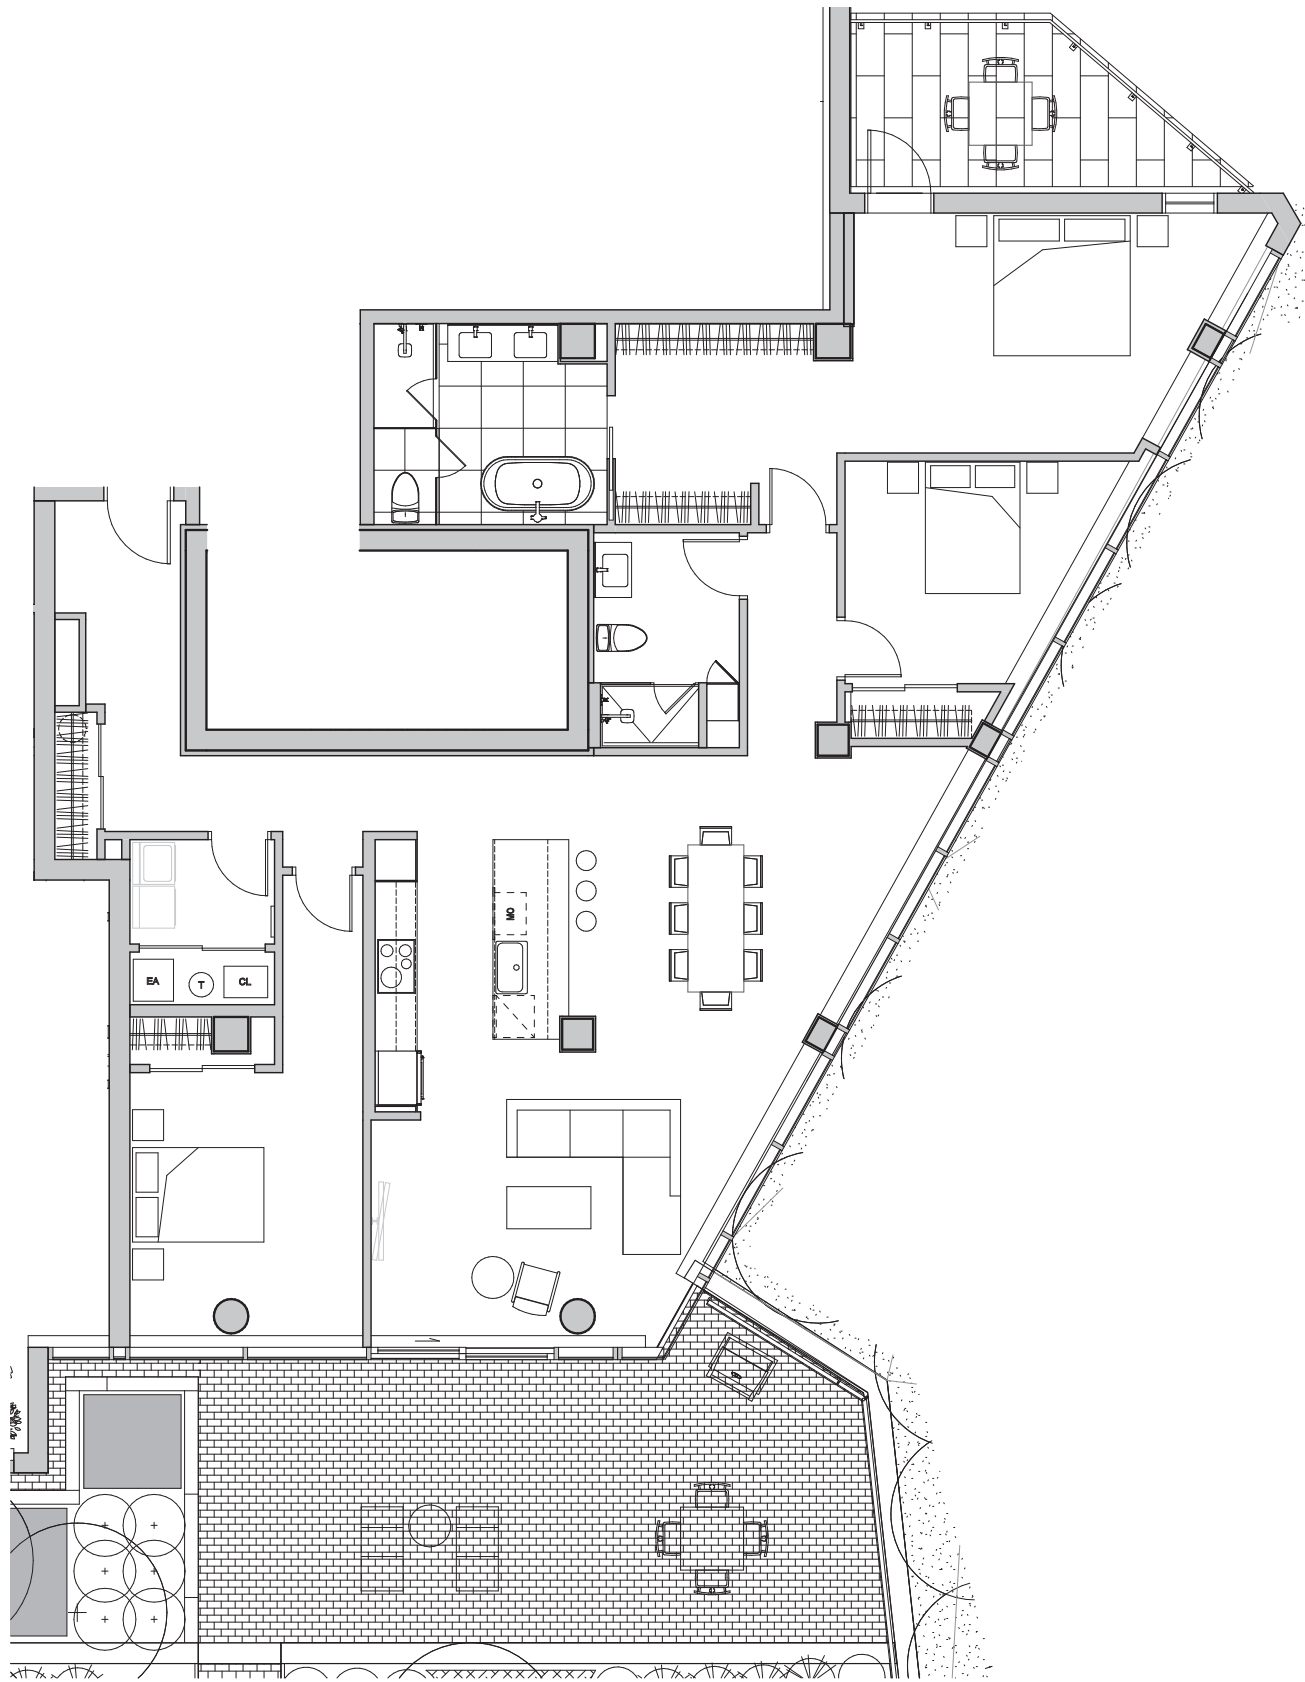

1884 pi²/sq.ft.

Terrasse / Terrace: 444 pi²
 Balcon / Balcony: 116 pi²
 TOTAL: 2444 pi²

DIMENSIONS DES PIÈCES / ROOM SIZES

01	Séjour / Living	19'-6" X 10'-9"
02	Cuisine / Kitchen	9'-2" X 13'-0"
03	Chambre no.1 / Bedroom no.1	19'-10" X 11'-5"
04	Salle de bain no.1 / Bathroom no.1	11'-0" X 9'-6"
05	Chambre no.2 / Bedroom no.2	13'-11" X 10'-07"
06	Salle de bain no.2 / Bathroom no.2	6'-11" X 10'-2"
07	Chambre no.3 / Bedroom no.3	11'-0" X 13'-0"
08	Salle de lavage / Laundry room	6'-10" X 4'-11"