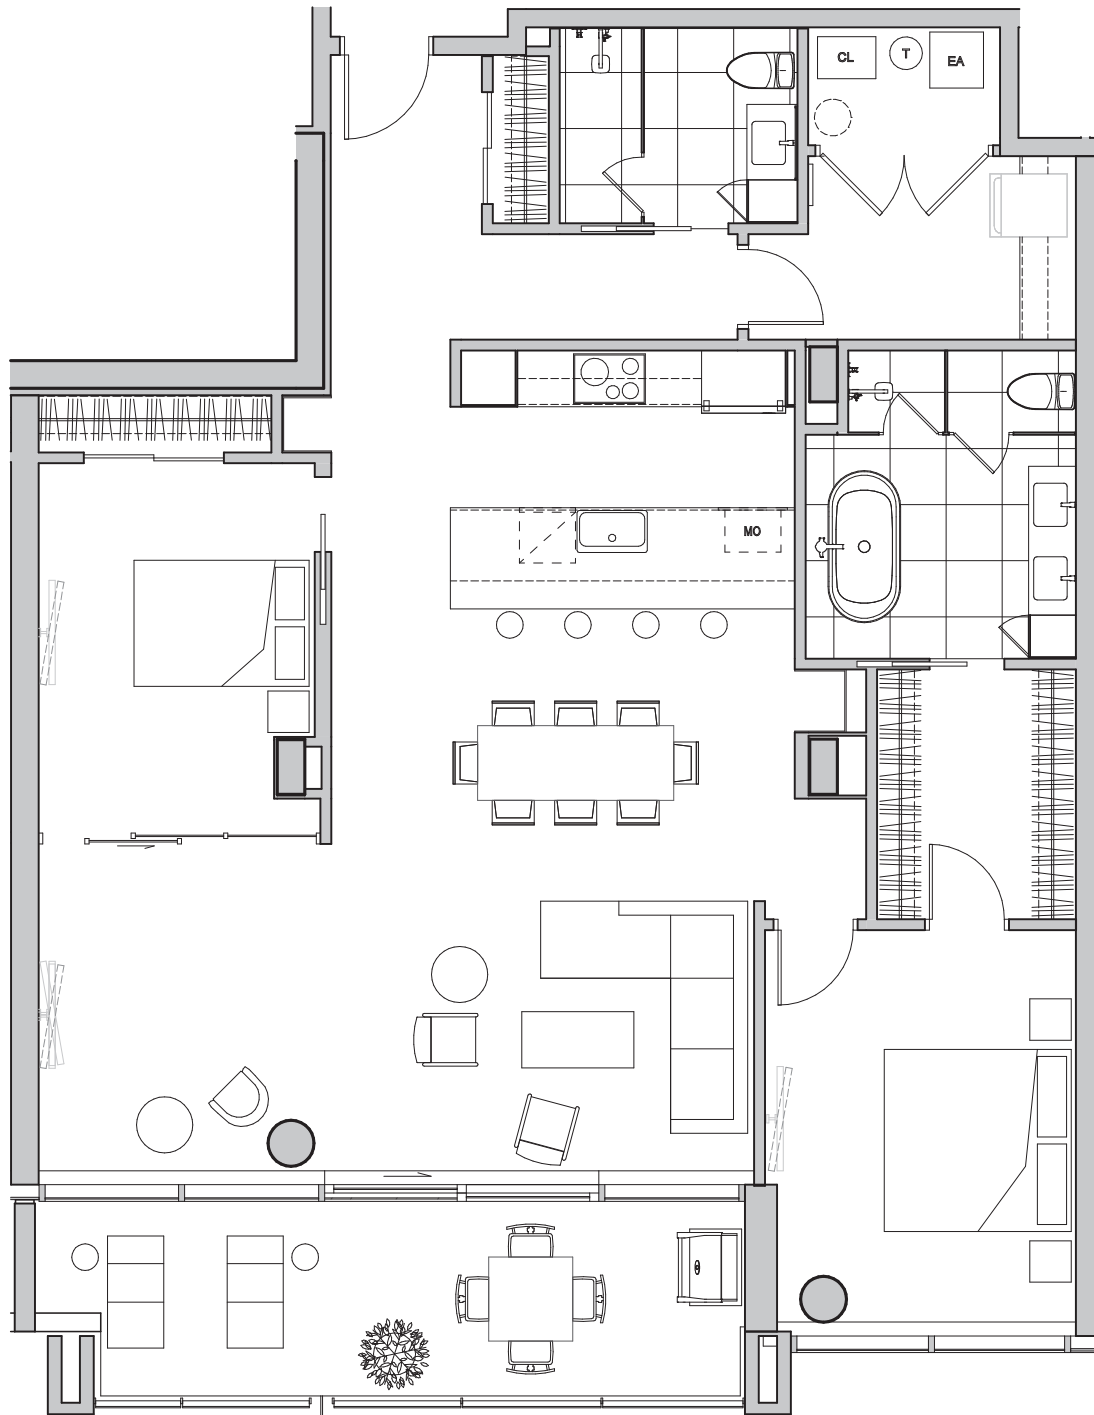

1528 pi<sup>2</sup>/sq.ft.

Balcon / Balcony:

170 pi<sup>2</sup>

TOTAL:

1698 pi<sup>2</sup>

#### DIMENSIONS DES PIÈCES / ROOM SIZES

<b>01</b>	Séjour / Living	25'-6" X 12'-0"
<b>02</b>	Cuisine / Kitchen	11'-10" X 9'-2"
<b>03</b>	Chambre no.1 / Bedroom no.1	11'-0" X 14'-5"
<b>04</b>	Salle de bain no.1 / Bathroom no.1	9'-6" X 11'-0"
<b>05</b>	Chambre no.2 / Bedroom no.2	9'-10" X 13'-2"
<b>06</b>	Salle de bain no.2 / Bathroom no.2	8'-5" X 6'-11"
<b>07</b>	Salle de lavage / Laundry room	9'-6" X 6'-6"