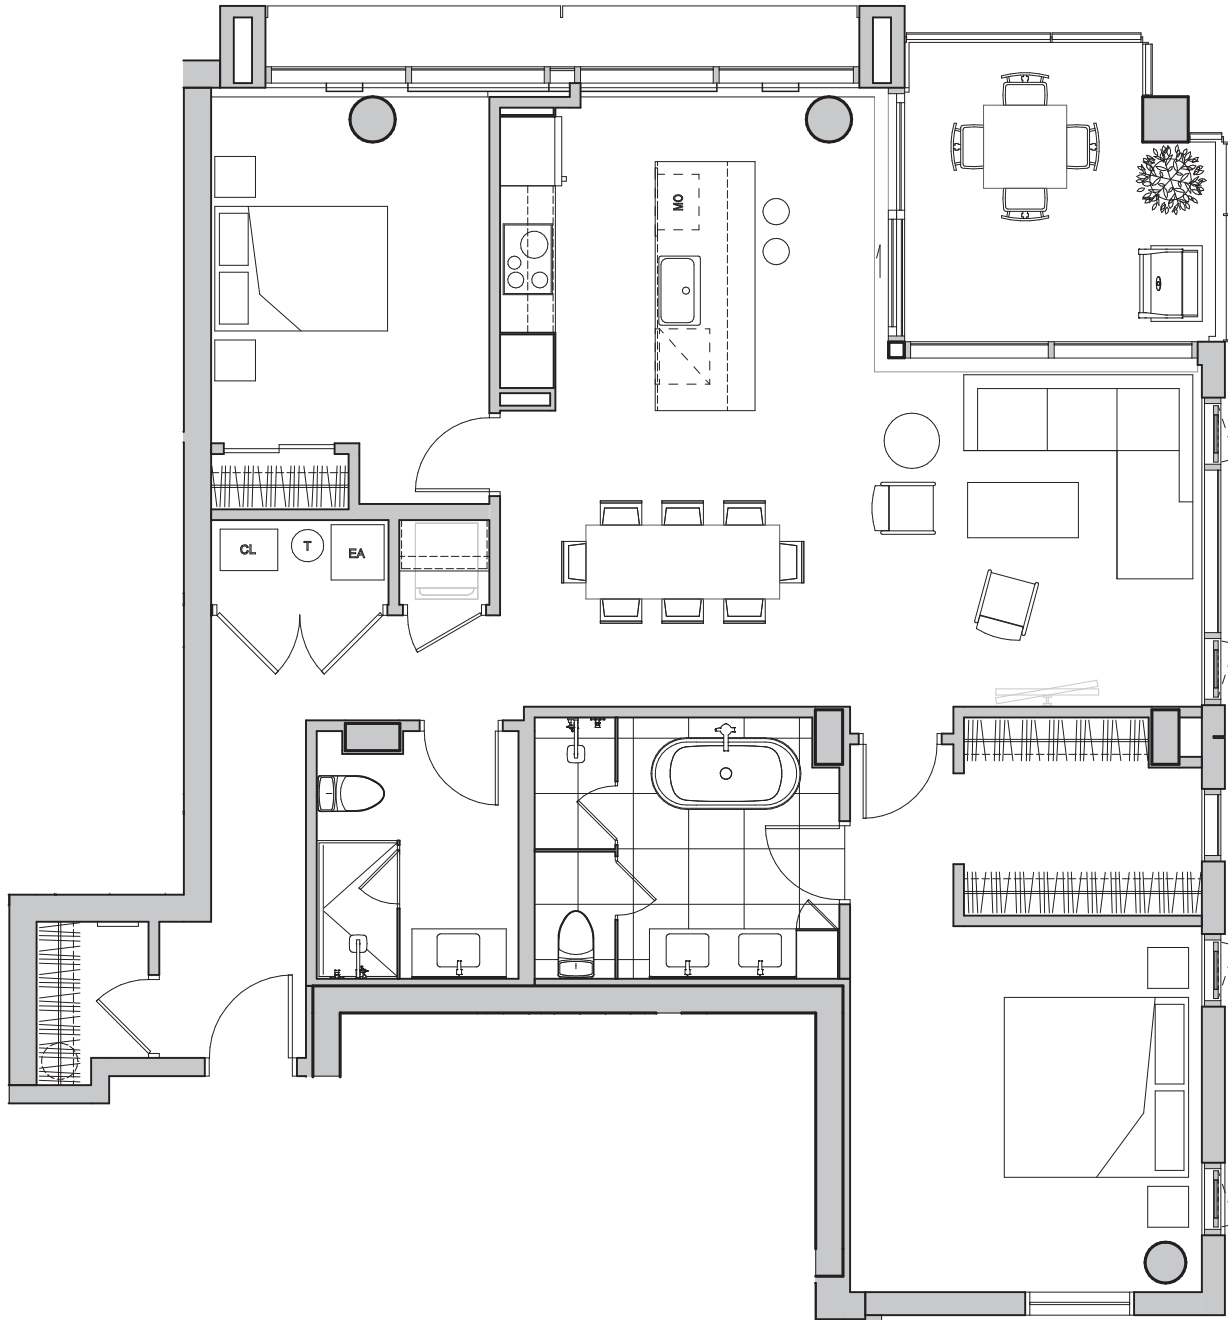

405

1367 pi²/sq.ft.

Balcon / Balcony:

114 pi²

TOTAL:

1481 pi²

DIMENSIONS DES PIÈCES / ROOM SIZES

01	Séjour / Living	25'-5" X 12'-4"
02	Cuisine / Kitchen	10'-0" X 9'-2"
03	Chambre no.1 / Bedroom no.1	12'-8" X 13'-2"
04	Salle de bain no.1 / Bathroom no.1	11'-0" X 9'-6"
05	Chambre no.2 / Bedroom no.2	10'-0" X 12'-10"
06	Salle de bain no.2 / Bathroom no.2	7'-3" X 8'-11"