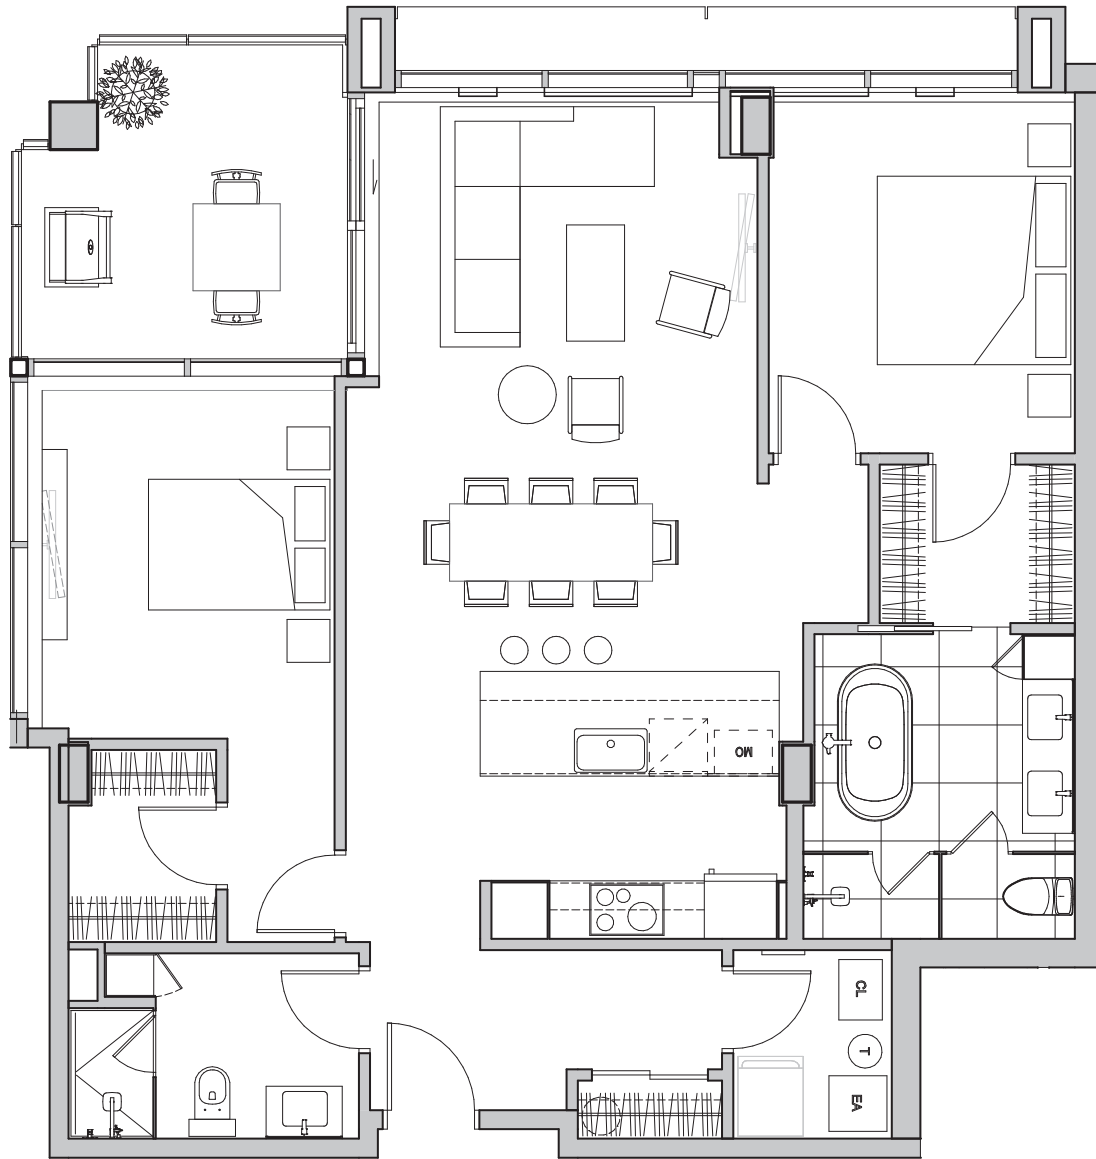

406

1216 pi²/sq.ft.

Balcon / Balcony:

112 pi²

TOTAL:

1328 pi²

DIMENSIONS DES PIÈCES / ROOM SIZES

01	Séjour / Living	13'-0" X 19'-11"
02	Cuisine / Kitchen	10'-2" X 9'-2"
03	Chambre no.1 / Bedroom no.1	10'-6" X 12'-5"
04	Salle de bain no.1 / Bathroom no.1	9'-0" X 10'-6"
05	Chambre no.2 / Bedroom no.2	10'-6" X 12'-6"
06	Salle de bain no.2 / Bathroom no.2	10'-0" X 6'-4"
07	Salle de lavage / Laundry room	5'-5" X 6'-6"