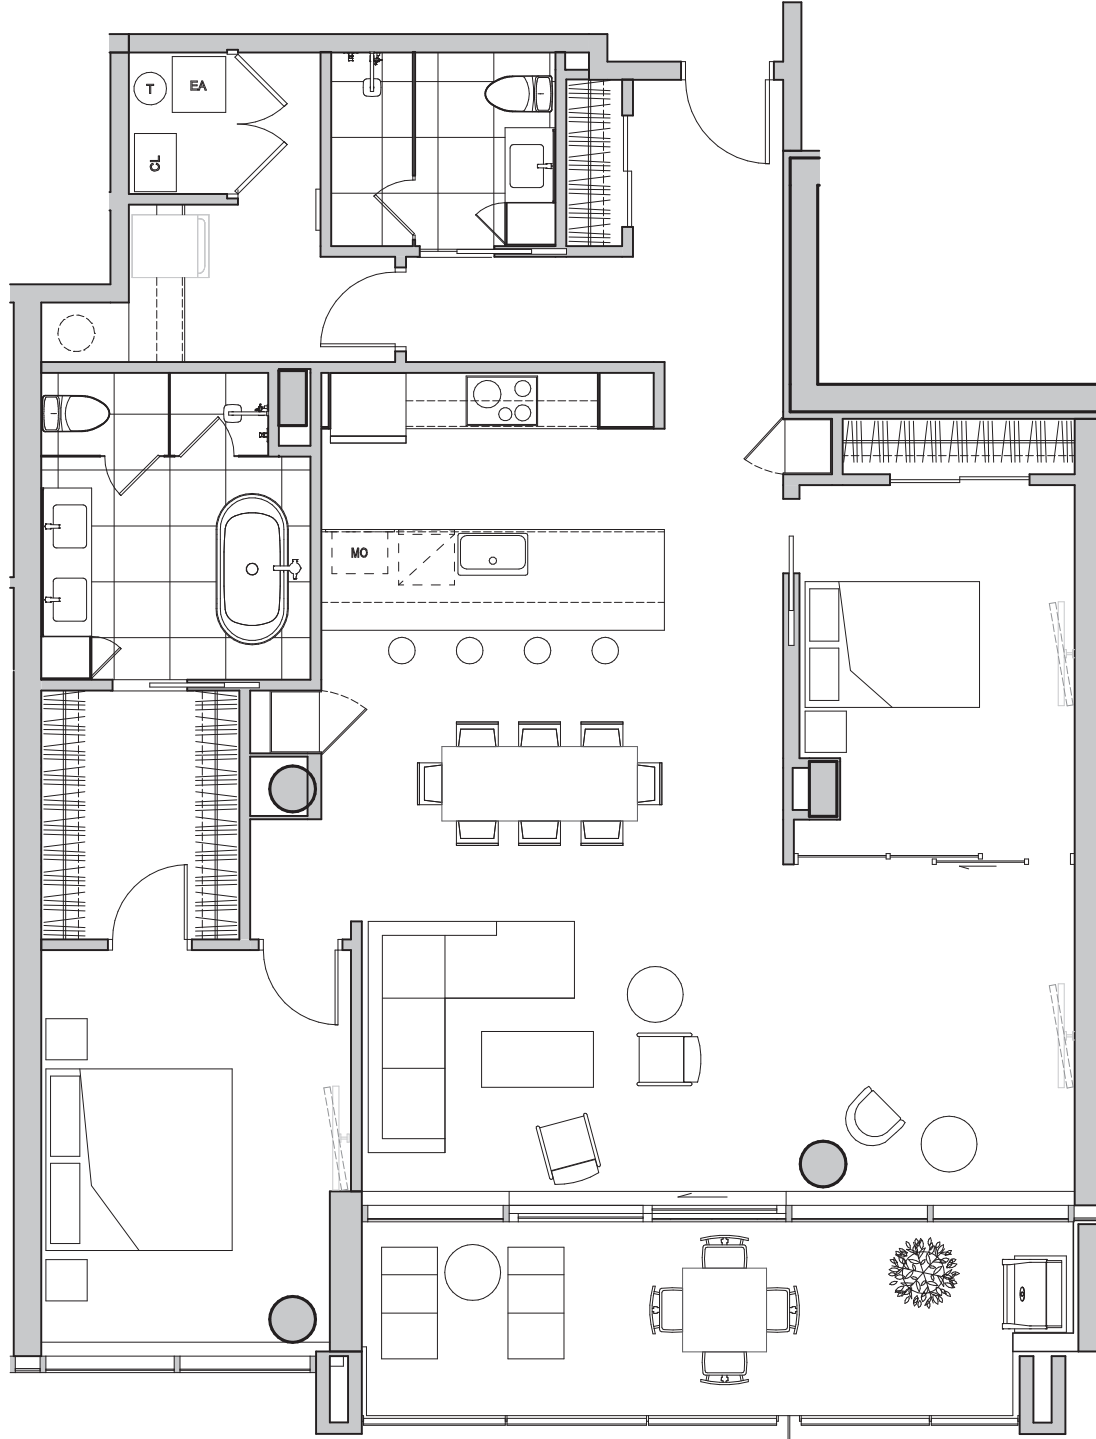

502

1518 pi²/sq.ft.

Balcon / Balcony:

170 pi²

TOTAL:

1688 pi²

DIMENSIONS DES PIÈCES / ROOM SIZES

01	Séjour / Living	25'-6" X 12'-2"
02	Cuisine / Kitchen	11'-10" X 9'-2"
03	Chambre no.1 / Bedroom no.1	11'-0" X 14'-4"
04	Salle de bain no.1 / Bathroom no.1	9'-6" X 11'-0"
05	Chambre no.2 / Bedroom no.2	9'-10" X 13'-2"
06	Salle de bain no.2 / Bathroom no.2	8'-0" X 6'-11"
07	Salle de lavage / Laundry room	6'-10" X 5'-7"