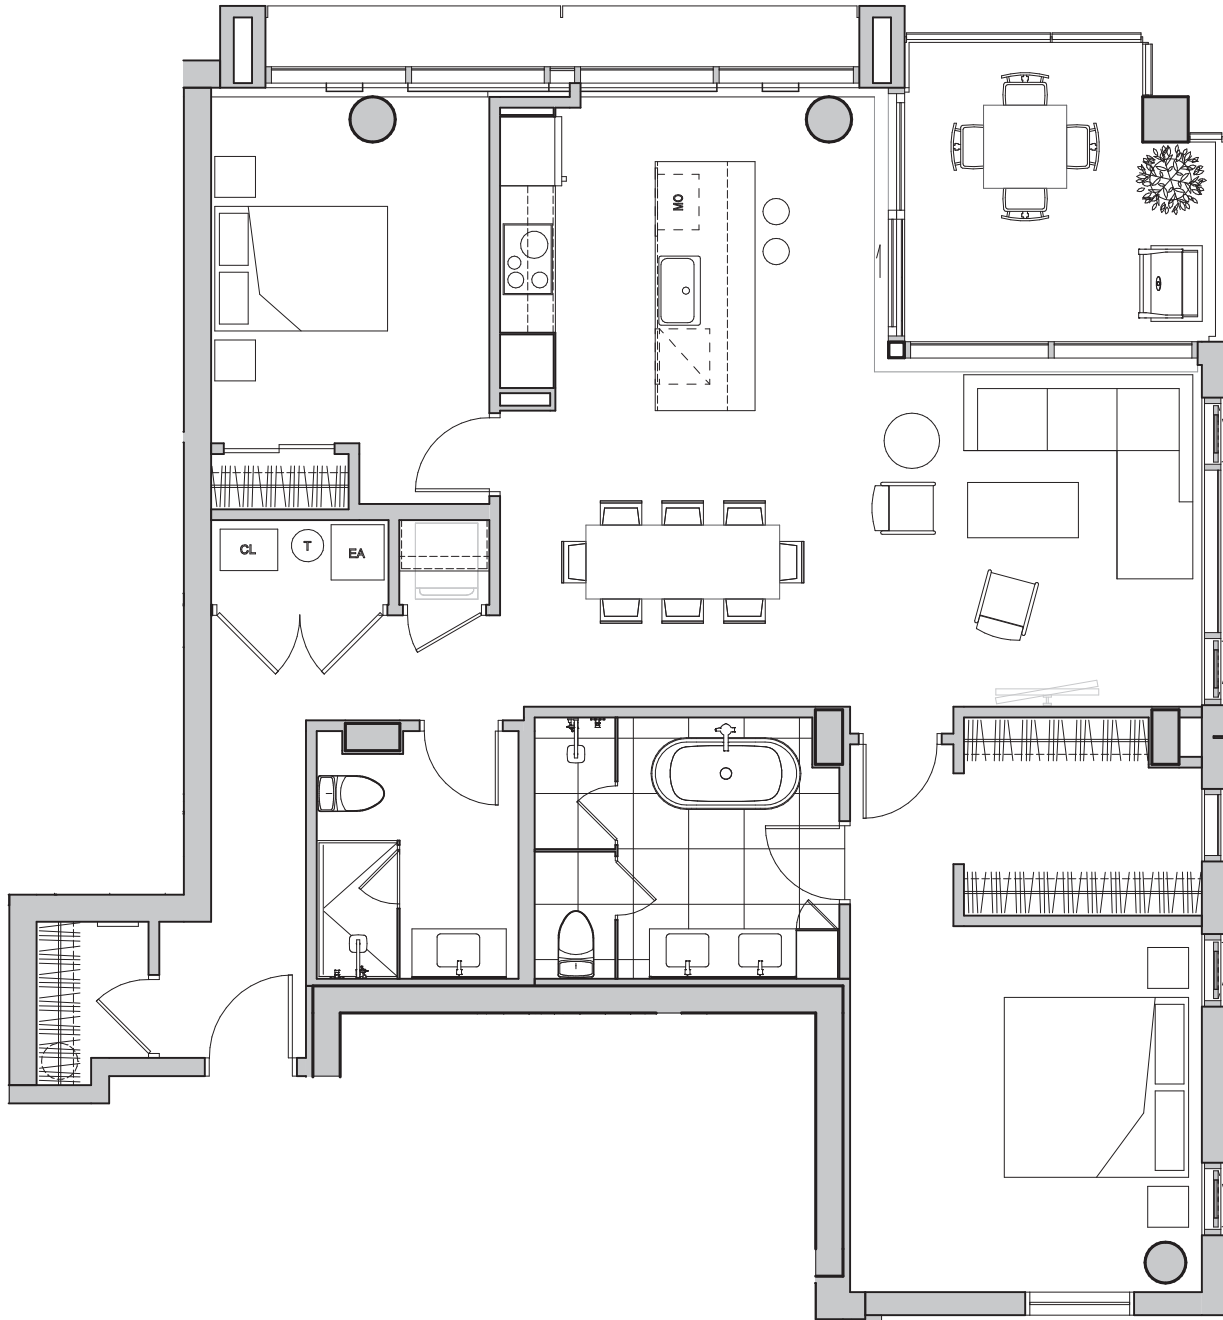

505

1367 pi<sup>2</sup>/sq.ft.

Balcon / Balcony:

114 pi<sup>2</sup>

TOTAL:

1481 pi<sup>2</sup>

**DIMENSIONS DES PIÈCES / ROOM SIZES**

<b>01</b>	Séjour / Living	25'-5" X 12'-4"
<b>02</b>	Cuisine / Kitchen	10'-0" X 9'-2"
<b>03</b>	Chambre no.1 / Bedroom no.1	12'-8" X 13'-2"
<b>04</b>	Salle de bain no.1 / Bathroom no.1	11'-0" X 9'-6"
<b>05</b>	Chambre no.2 / Bedroom no.2	10'-0" X 12'-10"
<b>06</b>	Salle de bain no.2 / Bathroom no.2	7'-3" X 8'-11"