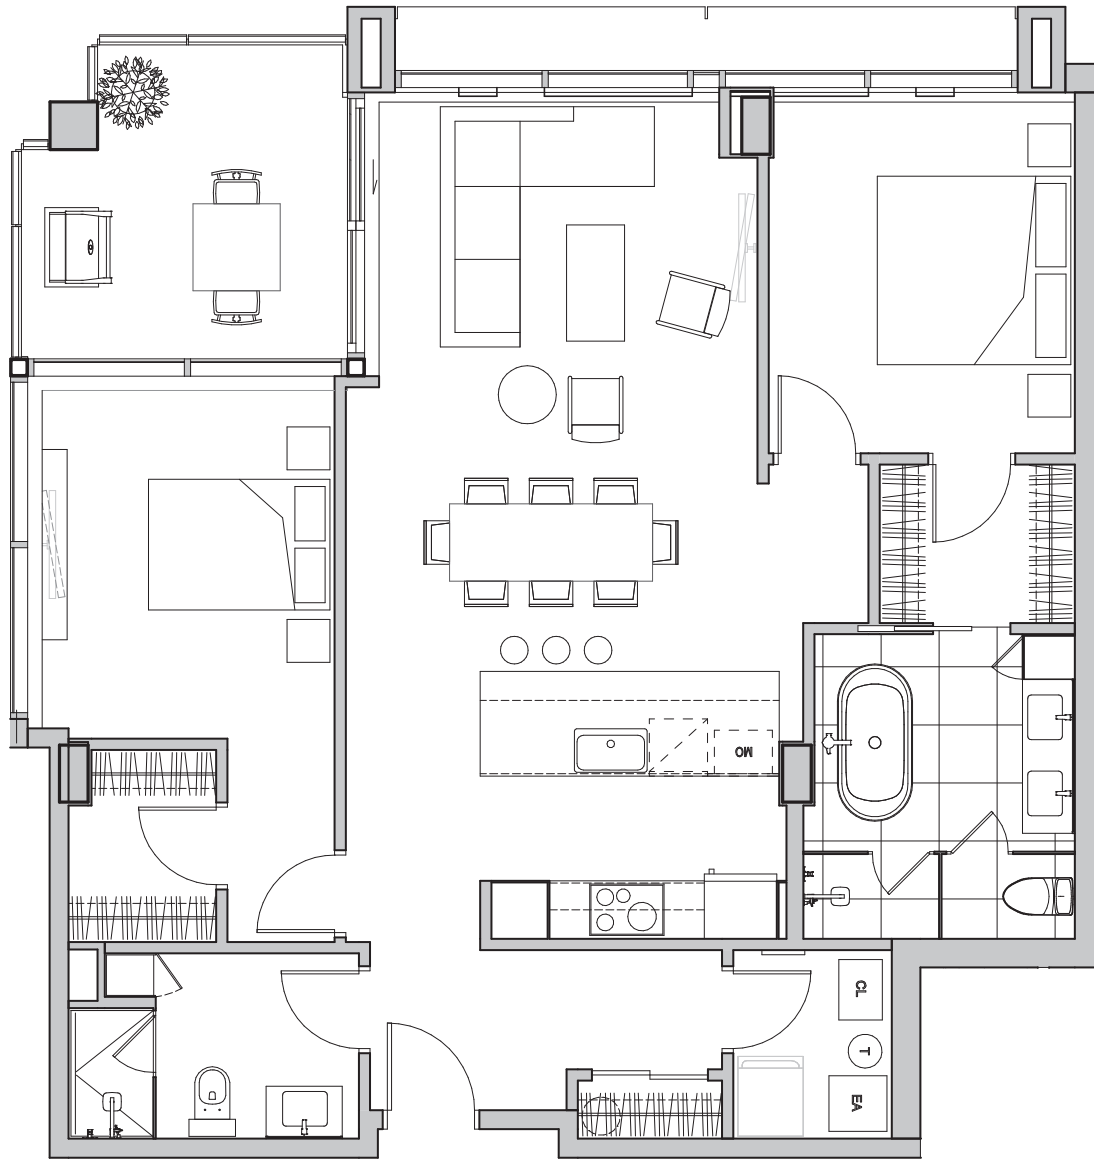

506

1216 pi²/sq.ft.

Balcon / Balcony:

112 pi²

TOTAL:

1328 pi²

DIMENSIONS DES PIÈCES / ROOM SIZES

01	Séjour / Living	13'-0" X 19'-11"
02	Cuisine / Kitchen	10'-2" X 9'-2"
03	Chambre no.1 / Bedroom no.1	10'-6" X 12'-5"
04	Salle de bain no.1 / Bathroom no.1	9'-0" X 10'-6"
05	Chambre no.2 / Bedroom no.2	10'-6" X 12'-6"
06	Salle de bain no.2 / Bathroom no.2	10'-0" X 6'-4"
07	Salle de lavage / Laundry room	5'-5" X 6'-6"