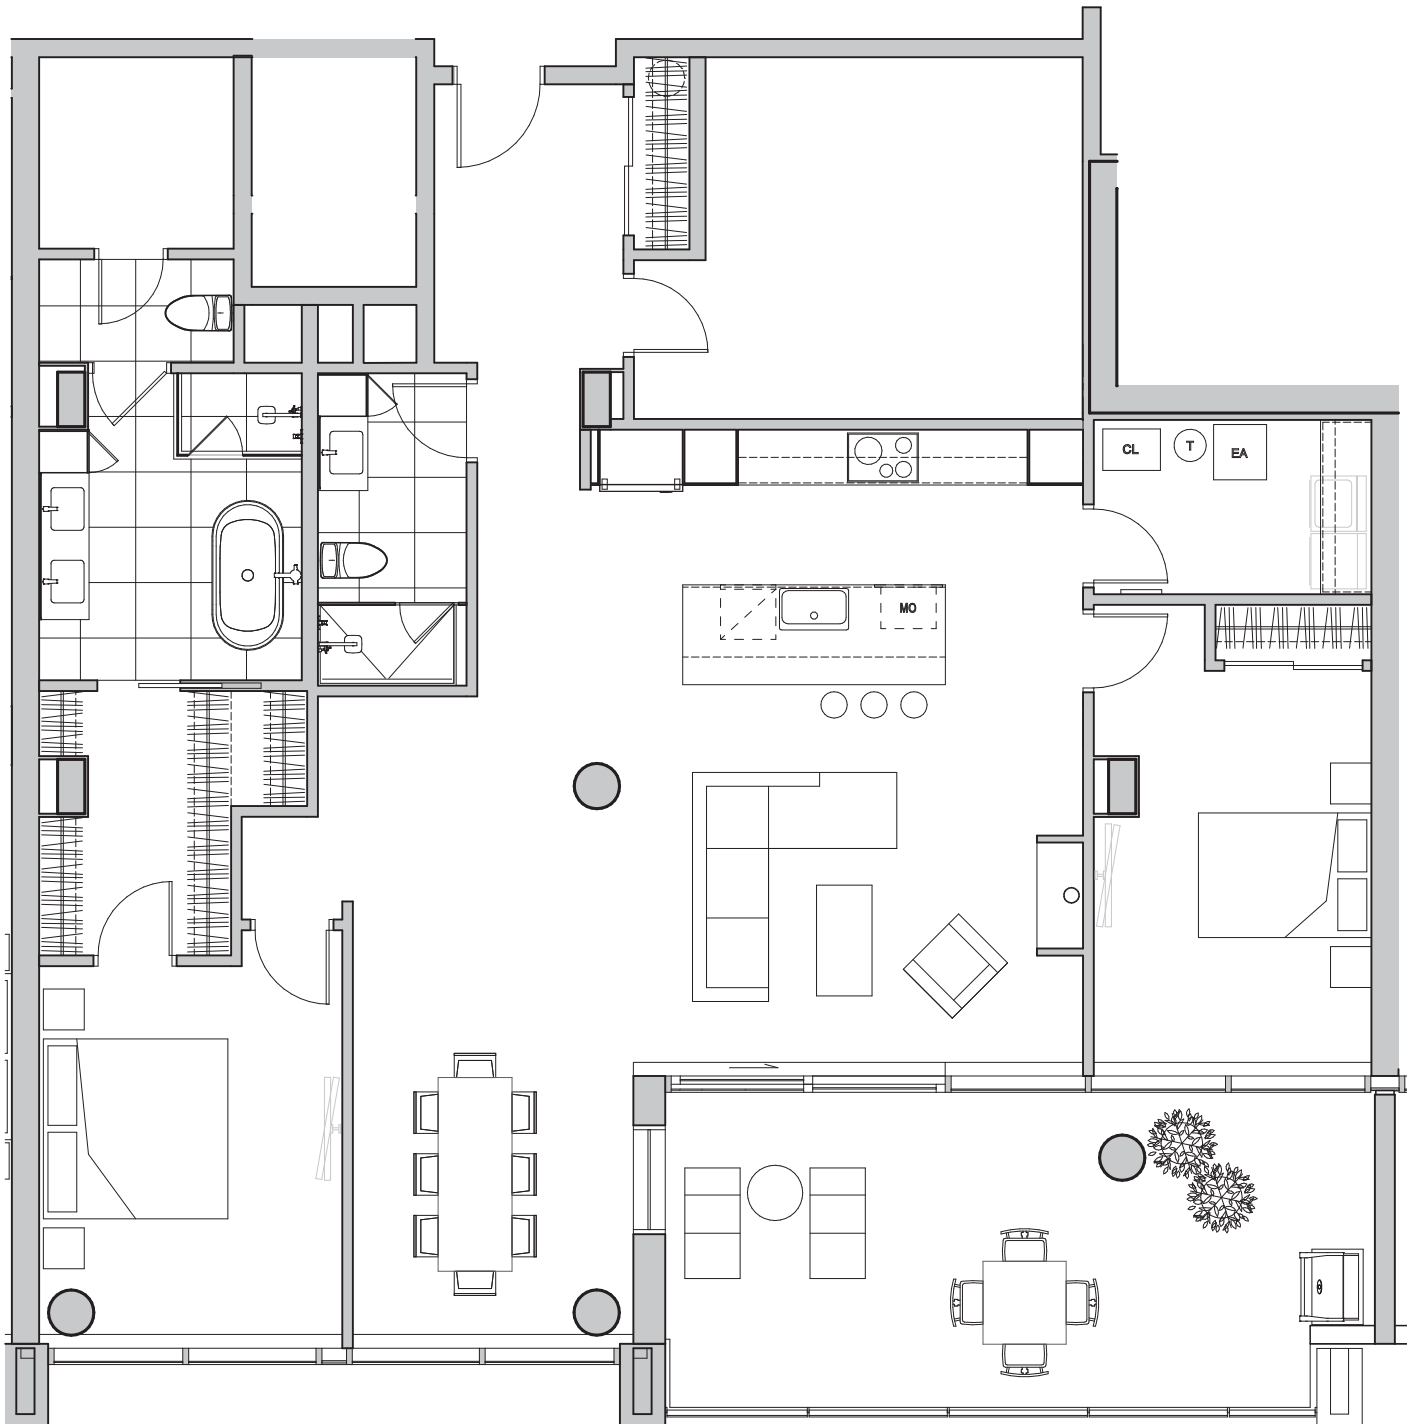

702

1905 pi²/sq.ft.

Balcon / Balcony: 285 pi²

TOTAL: 2190 pi²

DIMENSIONS DES PIÈCES / ROOM SIZES

01	Séjour / Living	26'-4" X 14'-0"
02	Cuisine / Kitchen	17'-9" X 9'-2"
03	Chambre no.1 / Bedroom no.1	10'-11" X 13'-6"
04	Salle de bain no.1 / Bathroom no.1	9'-6" X 11'-0"
05	Chambre no.2 / Bedroom no.2	10'-0" X 14'-6"
06	Salle de bain no.2 / Bathroom no.2	5'-4" X 11'-3"
07	Bureau / Den	13'-7" X 13'-0"
08	Salle de lavage / Laundry room	10'-0" X 6'-3"