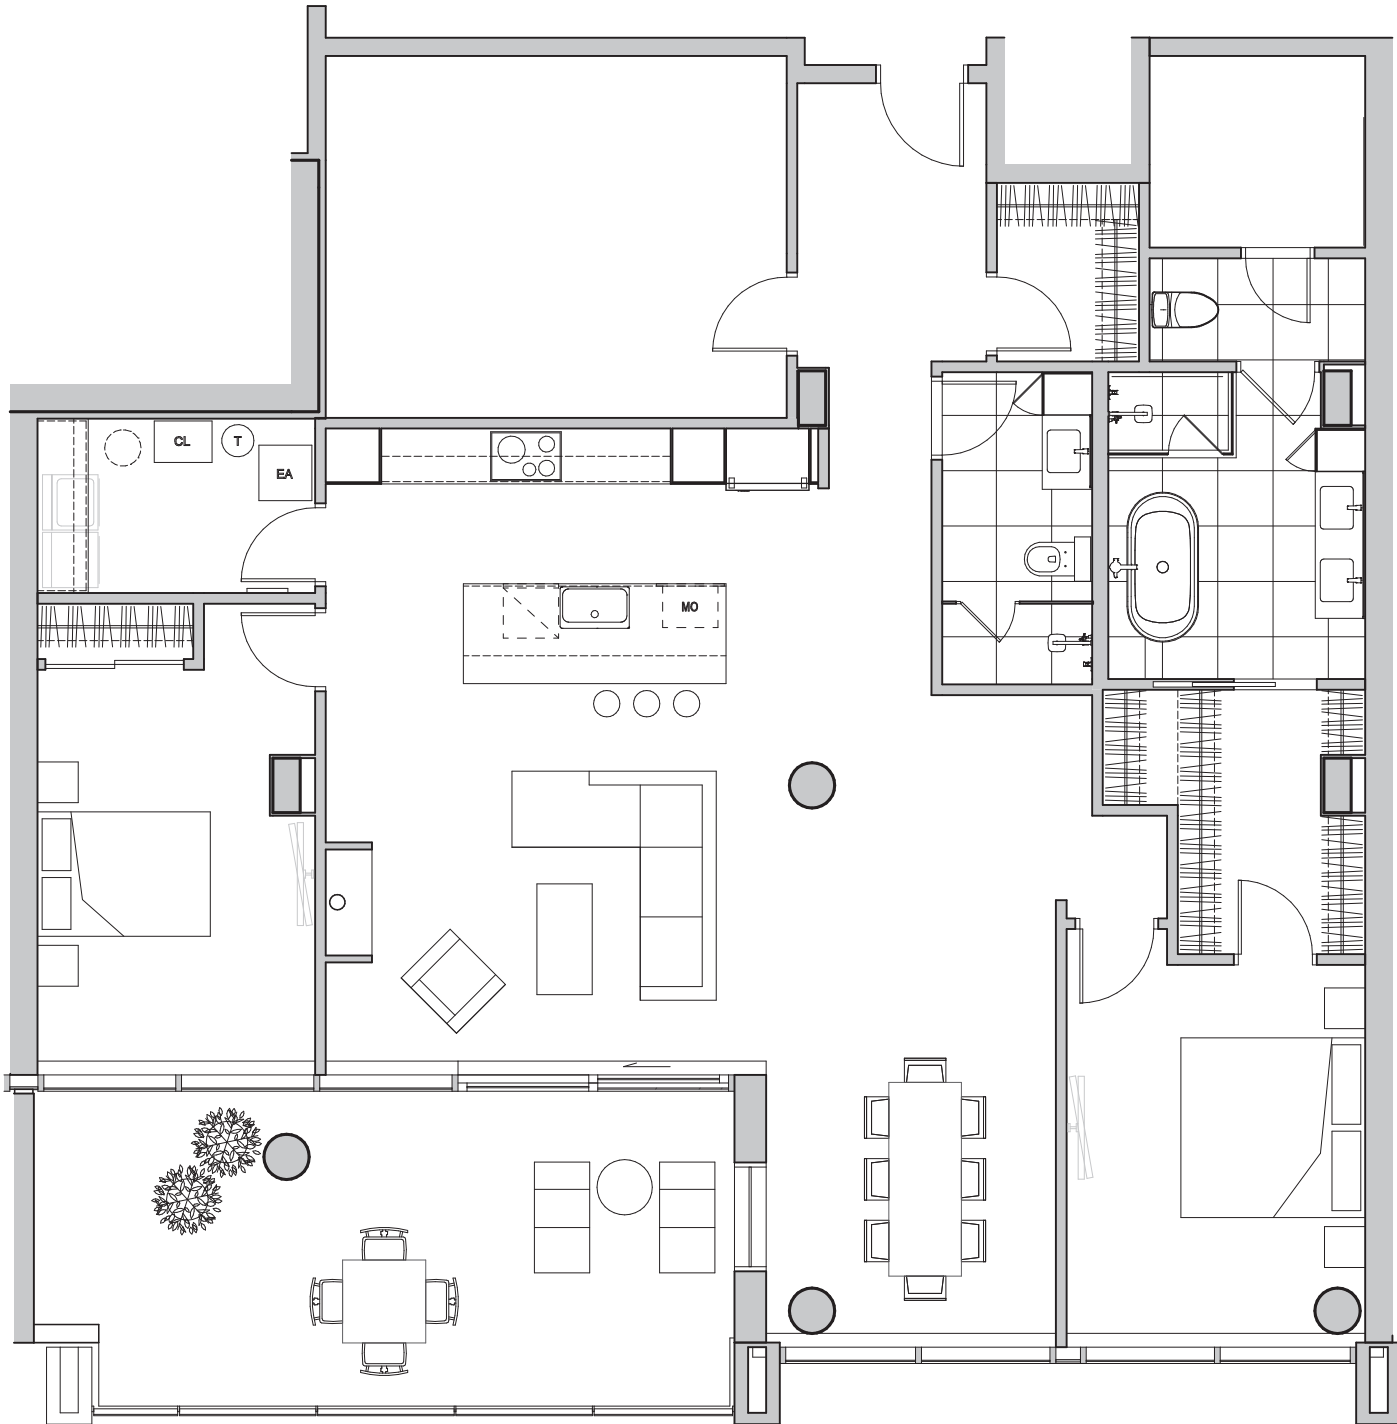

703

1938 pi²/sq.ft.

Balcon / Balcony:

281 pi²

TOTAL:

2219 pi²

DIMENSIONS DES PIÈCES / ROOM SIZES

01	Séjour / Living	26'-4" X 14'-0"
02	Cuisine / Kitchen	17'-9" X 9'-2"
03	Chambre no.1 / Bedroom no.1	10'-9" X 13'-9"
04	Salle de bain no.1 / Bathroom no.1	9'-3" X 11'-0"
05	Chambre no.2 / Bedroom no.2	10'-0" X 14'-7"
06	Salle de bain no.2 / Bathroom no.2	5'-5" X 11'-3"
07	Salle de lavage / Laundry room	10'-0" X 6'-3"
08	Salle multi-fonctions / DEN	14'-3" X 11'-2"