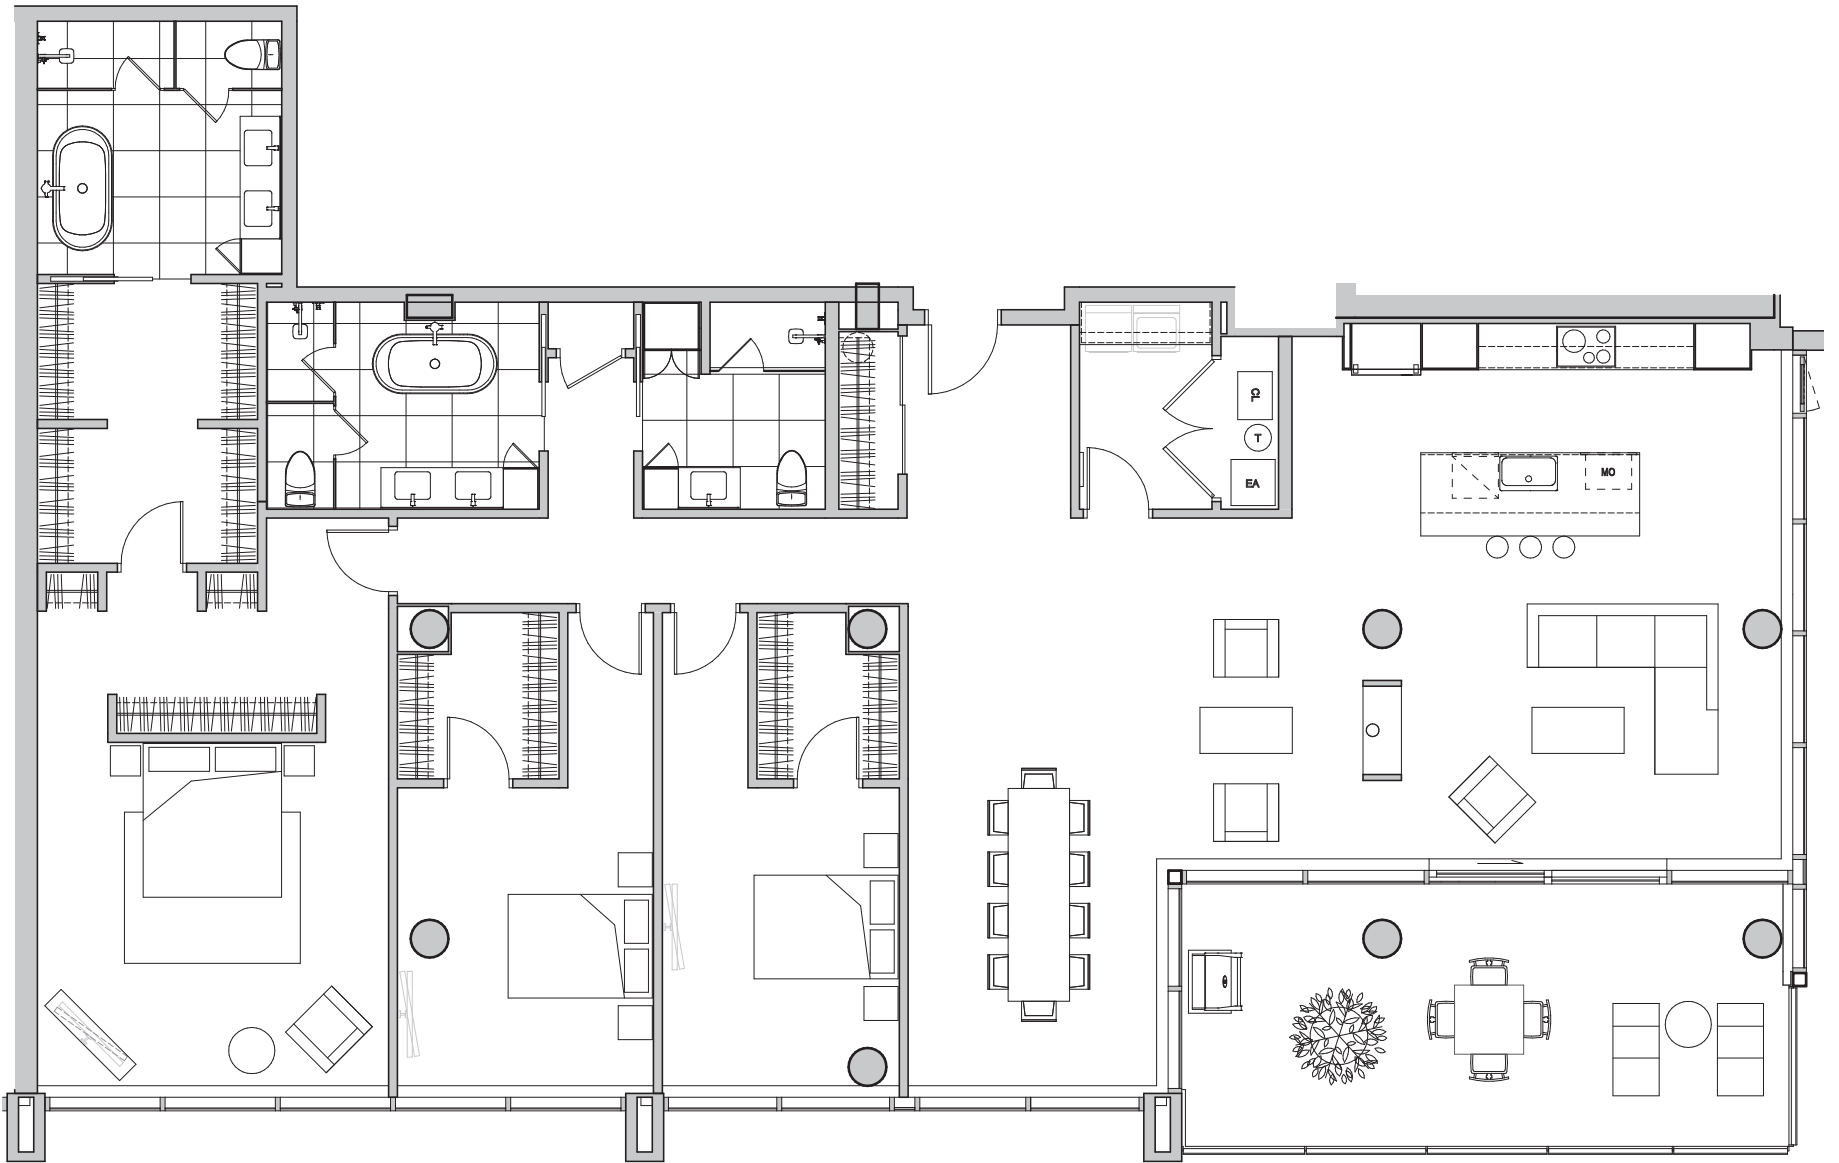

2605 pi²/sq.ft.

Balcon / Balcony:

300 pi²

TOTAL:

2905 pi²

DIMENSIONS DES PIÈCES / ROOM SIZES

01	Séjour / Living	38'-4" X 14'-6"
02	Cuisine / Kitchen	17'-7" X 9'-2"
03	Chambre no.1 / Bedroom no.1	15'-2" X 20'-11"
04	Salle de bain no.1 / Bathroom no.1	10'-7" X 11'-0"
05	Chambre no.2 / Bedroom no.2	11'-0" X 13'-5"
06	Salle de bain no.2 / Bathroom no.2	11'-9" X 8'-11"
07	Chambre no.3 / Bedroom no.3	10'-3" X 13'-5"
08	Salle de bain no.3 / Bathroom no.3	8'-0" X 8'-11"
09	Salle de lavage / Laundry room	5'-8" X 8'-11"